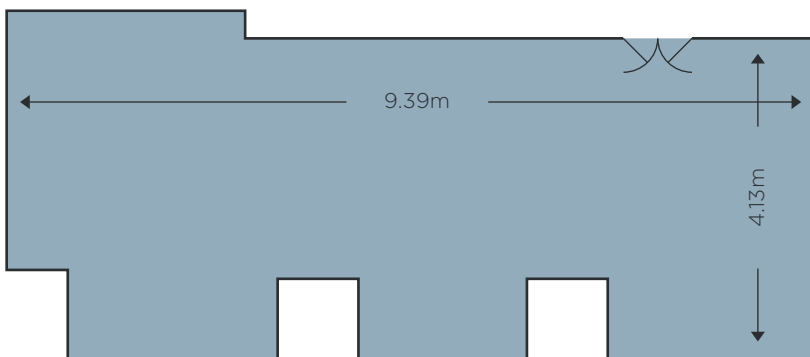

### SATIN

Discreetly located on our lower ground floor is a cosy but business-like dining room.

The Satin room enjoys a confidential, private ambience and lends itself generously to most occasions; perfect for conferences, board meetings, road shows and drinks receptions.

### Specifications

Floor:	Lower ground
Capacities:	Seated boardroom - 25 Standing - 40 Theatre - 35
AV equipment:	LED Screen Conference calling Laptop computer Cinema surround sound iPod/MP3 connection
Network:	WIFI, Ethernet
Ancillaries:	Flip chart Service call button